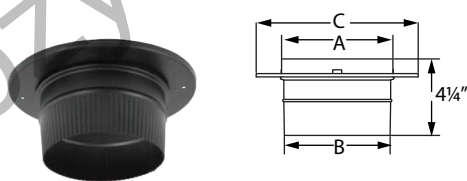

Snap-Lock Adapter w/ Trim

Connects into the ceiling support box or finishing collar and extends down to fit into stovepipe for a drip-free connection to a DuraTech, DuraPlus, or DuraLiner Chimney system. Provides a strong mechanical connection. Adapter will work with all 6"-8" DuraPlus, and 7"-8" DuraTech installations. Adapter will work with 5"-6" DuraTech Ceiling Support Box installations only.

Note: Use with DuraPlus Chimney.

SIZE	5"	6"	7"	8"
A	5 1/4"	6 1/4"	7 1/4"	8 1/4"
B	4 7/8"	5 7/8"	6 7/8"	7 7/8"
C	9"	9"	11"	11"
ORDER #	5DBK-ADSL	6DBK-ADSL	7DBK-ADSL	8DBK-ADSL
STOCK #	810000956	810000961	810000984	810000999