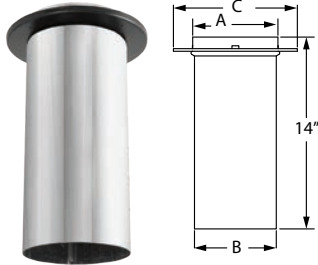

DuraBlack® Stainless Steel - Single-Wall Stovepipe

DuraBlack SS Slip Connector w/ Trim

Use to adapt DuraBlack pipe to ceiling support box or finishing collar. Adds 3" - 13" of length to rigid pipe. Allows drip-free installation without cutting the pipe. Can be used in line to create a telescoping combination when used with a straight length of pipe.

Note: When installed with DuraTech Premium, DuraTech or DuraTech Canada, trim collar is not required.

SIZE	6"	8"
A	6 3/16"	8 3/16"
B	5 15/16"	7 15/16"
ORDER #	6DBK-SCSS	8DBK-SCSS
STOCK #	810000958	810000998