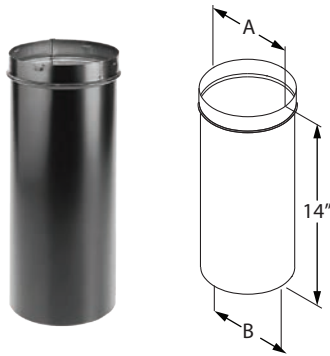

DuraBlack Slip Connector

Use to adapt DuraBlack pipe to ceiling support box or finishing collar. Adds 3" - 13" of length to rigid pipe. Allows drip-free installation without cutting the pipe. Can be used in line to create a telescoping combination when used with a straight length of pipe. Requires screws.

SIZE	10"
A	10 3/16"
B	9 15/16"
ORDER #	10DBK-SC
STOCK #	810001019