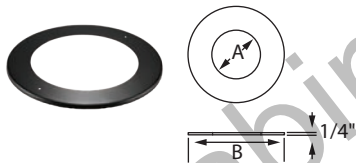

DuraBlack Trim Collar

Use as a decorative Trim Collar for DuraBlack connection to chimney.

SIZE	6"	7"	8"	10"
A	6 1/8"	7 1/8"	8 1/8"	10 1/8"
B	9"	10"	11"	13"
ORDER #	6DBK-TC	7DBK-TC	8DBK-TC	10DBK-TC
STOCK #	810000982	810000996	810001018	810001028