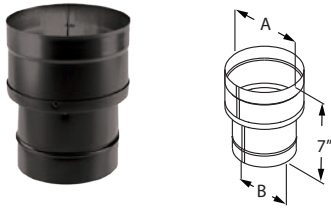

DuraBlack In increaser

Use to increase from a smaller appliance flue outlet to a larger diameter chimney or stovepipe.

SIZE	5"- 6"	6"- 7"	7"- 8"	8"- 10"	9"- 10"
A	6 1/8"	7 1/8"	8 1/8"	10 1/8"	10 1/8"
B	5"	6"	7"	8"	9"
ORDER #	5DBK-X6	6DBK-X7	7DBK-X8	8DBK-X10	9DBK-X10
STOCK #	810000969	810000987	810001006	810001022	810001023