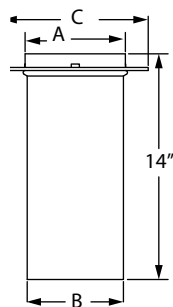

DuraBlack Slip Connector w/ Trim

Used to adapt DuraBlack pipe to 6" - 8" Ceiling Support Box, including DuraTech, and DuraPlus. The Slip connector can also be added to 6" - 8" DuraTech finishing collar. Adds 3"-13" of length to rigid pipe. Provides a strong mechanical connection.

Note: When installed with DuraTech Premium, DuraTech or DuraTech Canada, trim collar is not required.

SIZE	6"	7"	8"
A	6 1/4"	7 1/4"	8 1/4"
B	5 15/16"	6 15/16"	7 15/16"
C	9"	11"	11"
ORDER #	6DBK-SC	7DBK-SC	8DBK-SC
STOCK #	810000957	810000983	810000997