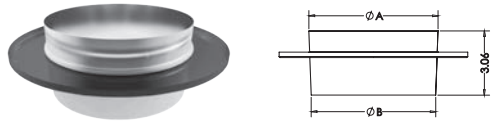

DVL/DuraBlack Chimney Adapter w/ Trim

Use to connect from double-wall DVL and/or single-wall DuraBlack to DuraTech, DuraPlus, and DuraLiner for a through-the-wall or ceiling support installation. Required for proper connection. Made of stainless steel.

Note: Use with DuraPlus Chimney.

SIZE	6"	7"	8"
A	6 1/8"	7 1/8"	8 1/8"
B	6"	7"	8"
ORDER #	6DVL-ADC	7DVL-ADC	8DVL-ADC
STOCK #	810000900	810000919	810000936