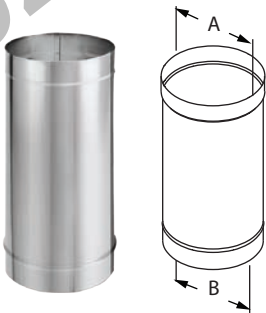

DuraBlack SS Single-Wall Pipe

Use for a single-wall connector pipe. Requires 18" clearance to combustibles. Subtract 1 1/4" from the length to calculate the installed length.

SIZE		6"	8"
A		6 1/8"	8 1/8"
B		6"	8"
12" LENGTH	ORDER #	6DBK-12SS	8DBK-12SS
	STOCK #	810000964	810001001
24" LENGTH	ORDER #	6DBK-24SS	8DBK-24SS
	STOCK #	810000966	810001003
48" LENGTH	ORDER #	6DBK-48SS	8DBK-48SS
	STOCK #	810000968	810001005