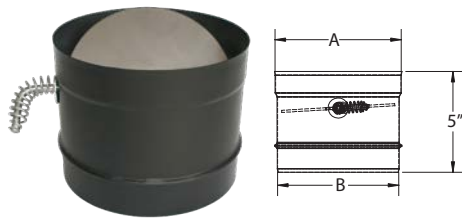

DuraBlack Damper Section

Install at, or close to, the stove outlet in-line. 5" pipe section with the damper pre-installed.

SIZE	6"	7"	8"
ORDER #	6DBK-DS	7DBK-DS	8DBK-DS
STOCK #	810000976	810000992	810001013
A	6 1/8"	7 1/8"	8 1/8"
B	6"	7"	8"