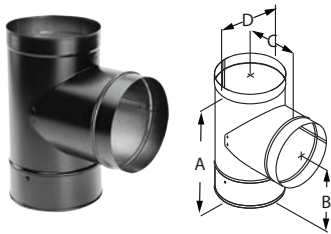

DuraBlack Tee w/ Clean-Out Cap

Use with rear exit appliances and appliances that require a barometric damper.

SIZE	6"	7"	8"	10"
A	10 1/2"	11 1/2"	12 1/2"	14"
B	6 3/8"	7"	7 1/4"	8 1/4"
C	5 3/4"	6"	7"	8"
D	6 1/8"	7 1/8"	8 1/8"	10 1/8"
ORDER #	6DBK-T	7DBK-T	8DBK-T	10DBK-T
STOCK #	810000970	810000991	810001007	810001024