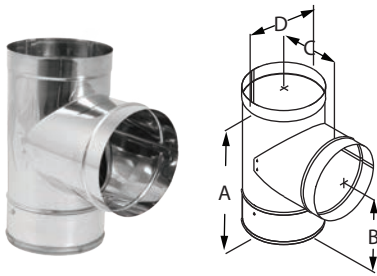

DuraBlack SS Tee
w/ Clean-Out Cap

Use with rear exit appliances and appliances that require a barometric damper.

SIZE	6"	8"
A	10 1/2"	12 1/2"
B	6 3/8"	7 1/4"
C	5 3/4"	7"
D	6 1/8"	8 1/8"
ORDER #	6DBK-TSS	8DBK-TSS
STOCK #	810000971	810001008