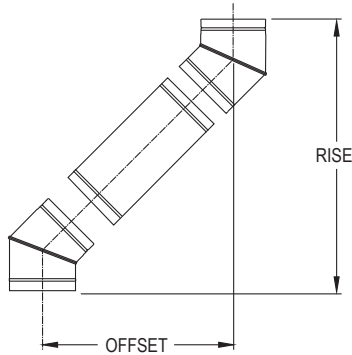

Offset Chart - DuraBlack

SIZE		6" DIAMETER		7" DIAMETER		8" DIAMETER		10" DIAMETER	
Elbow Degrees	Chimney Section	Offset Inches	Rise Inches	Offset Inches	Rise Inches	Offset Inches	Rise Inches	Offset Inches	Rise Inches
45°	0"	4 1/2"	12 1/2"	4 1/2"	14 3/4"	5 1/2"	14 3/4"	5 3/4"	15"
45°	12"	12"	19"	12"	22 1/4"	13 1/4"	22 1/4"	13 1/4"	22 3/4"
45°	24"	20 1/2"	28"	21 1/2"	30 3/4"	21 3/4"	30 3/4"	21 3/4"	31 1/4"
45°	48"	37 1/2"	45"	37 3/4"	47 3/4"	38 3/4"	47 3/4"	--	--
90°	0"	10 1/2"	11 3/4"	12 1/4"	12 1/2"	13"	14 1/4"	14 1/2"	16 3/4"
90°	12"	21 1/4"	11 3/4"	23"	12 1/2"	25 1/2"	14 1/4"	25 1/4"	16 3/4"
90°	24"	33 3/4"	11 3/4"	35"	12 1/2"	37 1/4"	14 1/4"	37 1/4"	16 3/4"
90°	48"	57 1/4"	11 3/4"	59"	12 1/2"	61 1/2"	14 1/4"	--	--