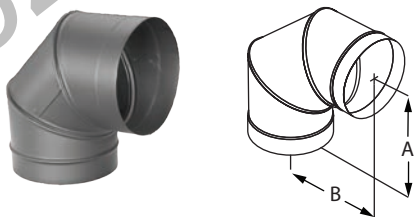

DuraBlack 90° Elbow

Offsets obstructions as needed or to orient the stovepipe horizontally for through the wall installation. Elbows angles are now adjustable. Adjustable elbows are manufactured drip free so creosote travels back to the stove as intended. Not recommended for rear exit appliances.

SIZE	6"	7"	8"	10"
A	6"	6 1/4"	7"	7 1/2"
B	5 3/4"	6 3/4"	7 1/8"	7"
ORDER #	6DBK-E90	7DBK-E90	8DBK-E90	10DBK-E90
STOCK #	810000974	810000990	810001011	810001026