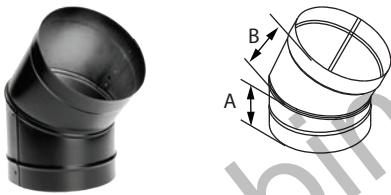

SIZE		6"	7"	8"	10"
A		6 1/8"	7 1/8"	8 1/8"	10 1/8"
B		6"	7"	8"	10"
12" LENGTH	ORDER #	6DBK-12	7DBK-12	8DBK-12	10DBK-12
	STOCK #	810000963	810000985	810001000	810001020
24" LENGTH	ORDER #	6DBK-24	7DBK-24	8DBK-24	10DBK-24
	STOCK #	810000965	810000986	810001002	810001021
48" LENGTH	ORDER #	6DBK-48	7DBK-48	8DBK-48	--
	STOCK #	810000967	810000988	810001004	--

DuraBlack In increaser

Use to increase from a smaller appliance flue outlet to a larger diameter chimney or stovepipe.

SIZE	5"- 6"	6"- 7"	7"- 8"	8"- 10"	9"- 10"
A	6 1/8"	7 1/8"	8 1/8"	10 1/8"	10 1/8"
B	5"	6"	7"	8"	9"
ORDER #	5DBK-X6	6DBK-X7	7DBK-X8	8DBK-X10	9DBK-X10
STOCK #	810000969	810000987	810001006	810001022	810001023

DuraBlack 45° Elbow

Offsets obstructions as needed. Elbows angles are now adjustable. Adjustable elbows are manufactured drip free so creosote travels back to the stove as intended.

SIZE	6"	7"	8"	10"
A	4"	4"	4 1/2"	4 1/2"
B	3 1/2"	3 3/8"	4 1/2"	3 5/8"
ORDER #	6DBK-E45	7DBK-E45	8DBK-E45	10DBK-E45
STOCK #	810000972	810000989	810001009	810001025