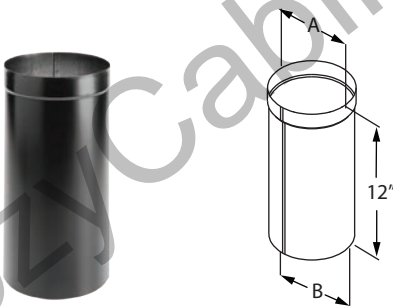

DuraBlack Oval-To-Round Adapter

Connects to the oval flue outlet of the appliance. Must be field ovalized.

SIZE	6"	7"	8"
A	6 1/8"	7 1/8"	8 1/8"
B	5 15/16"	6 15/16"	7 15/16"
ORDER #	6DBK-ADOR	7DBK-ADOR	8DBK-ADOR
STOCK #	810000977	810000993	810001014