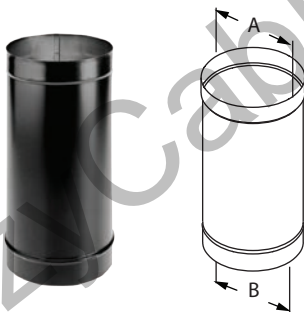

DuraBlack Single-Wall Black Pipe

Use for a single-wall connector pipe. Requires 18" clearance to combustibles. Subtract 1 1/4" from length to calculate the installed length.

SIZE		6"	7"	8"	10"
A		6 1/8"	7 1/8"	8 1/8"	10 1/8"
B		6"	7"	8"	10"
12" LENGTH	ORDER #	6DBK-12	7DBK-12	8DBK-12	10DBK-12
	STOCK #	810000963	810000985	810001000	810001020
24" LENGTH	ORDER #	6DBK-24	7DBK-24	8DBK-24	10DBK-24
	STOCK #	810000965	810000986	810001002	810001021
48" LENGTH	ORDER #	6DBK-48	7DBK-48	8DBK-48	--
	STOCK #	810000967	810000988	810001004	--