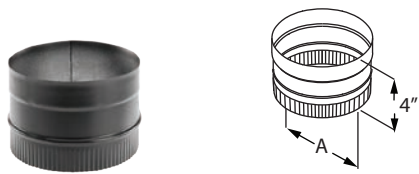

DuraBlack Stovetop Adapter

Use to adapt DuraBlack stovepipe to appliance flue outlet.

SIZE	6"	7"	8"
A	5 15/16"	6 15/16"	7 15/16"
ORDER #	6DBK-AD	7DBK-AD	8DBK-AD
STOCK #	810000979	810000995	810001016

METRIC ADAPTER 6 1/8"	
A	4 3/8"
ORDER #	6DBK-ADM
STOCK #	810000981