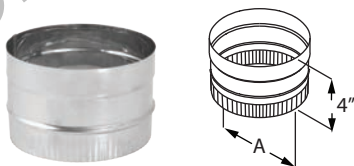

DuraBlack SS Stovetop Adapter

Use to adapt DuraBlack stovepipe to appliance flue outlet.

SIZE	6"	8"
A	5 15/16"	7 15/16"
ORDER #	6DBK-ADSS	8DBK-ADSS
STOCK #	810000980	810001017